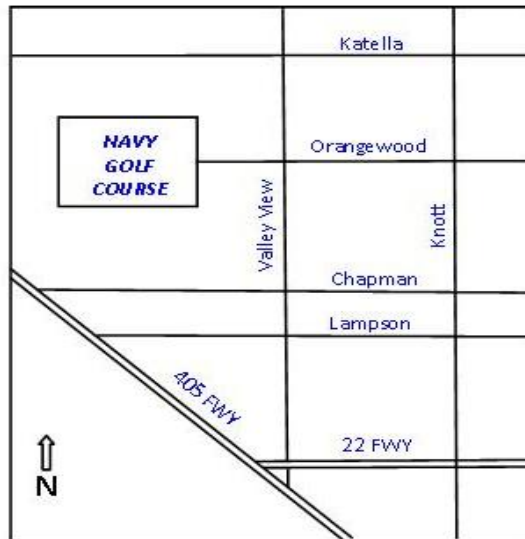

NAVY GOLF COURSE

Community Center and Clubhouse

5660 Oranewood Avenue
Cypress, CA 90630
Pro Shop: 714-889-1576
Tee Times: 714-889-1444

PROGRAM DIRECTOR
John R. Clingan

OPERATIONS MANAGER
Walter Olsen

SUPERINTENDENT
Phil Duris

HEAD PROFESSIONAL
Joe Grohman, PGA

PGA PROFESSIONAL
Melissa Stephens, PGA

COMMUNITY CENTER
AND CLUBHOUSE